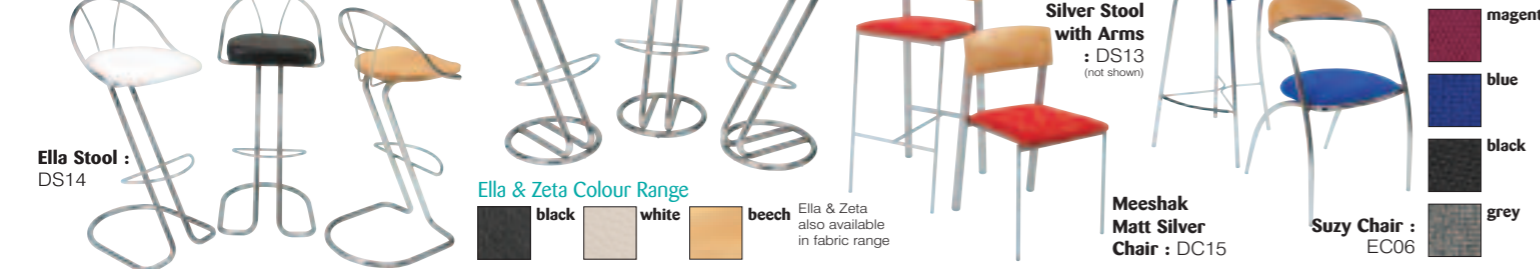

Colour Range
 red
 blue
 black
 grey

Omni, Linking, Draughtsman, Operators, Snake & Tulip available in red, blue, black & grey. Omni also available in beech. Folding available in grey only. Perforated Linking available in blue, black & red.

wafer

Wafer Colour Range
 red
 magenta
 blue
 black
 grey
 green

planet

Planet Colour Range
 Pluto available in gloss silver, blue & red.
 Saturn available in matt silver, red, blue, & white, gloss silver & white.
 Moon available in gloss black & red.
 Mars available in gloss silver & blue.
 Earth available in gloss silver & black.

office furniture

stools & chairs

Fabric Colour Range
 red
 magenta
 blue
 black
 grey

Ella & Zeta Colour Range
 black
 white
 beech
 Ella & Zeta also available in fabric range

tables

Table tops also available in black & white
 Black
 white

boardroom

Tulip & Suzy Fabric Colour Range
 red
 magenta
 blue
 black
 grey

accessories

showcases