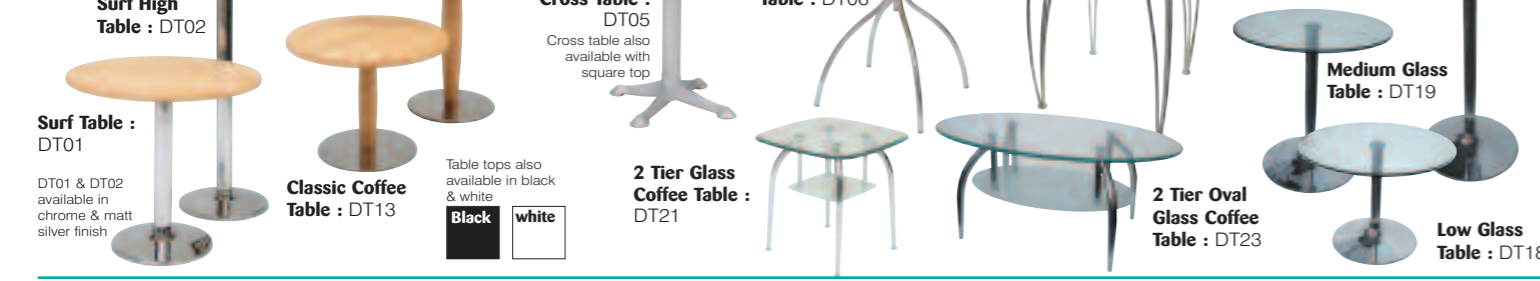

Colour Range
 red
 blue
 black
 grey

Omni, Linking, Draughtsman, Operators, Snake & Tulip available in red, blue, black & grey. Omni also available in beech. Folding available in grey only. Perforated Linking available in blue, black & red.

wafer

Wafer Colour Range
 red
 magenta
 blue
 black
 grey
 green

planet

Planet Colour Range
 Pluto available in gloss silver, blue & red.
 Saturn available in matt silver, red, blue, & white, gloss silver & white.
 Moon available in gloss black & red.
 Mars available in gloss silver & blue.
 Earth available in gloss silver & black.

office furniture

stools & chairs

Fabric Colour Range
 red
 magenta
 blue
 black
 grey

Ella & Zeta Colour Range
 black
 white
 beech
 Ella & Zeta also available in fabric range

tables

Table tops also available in black & white
 Black
 white

boardroom

Tulip & Suzy Fabric Colour Range
 red
 magenta
 blue
 black
 grey

accessories

showcases